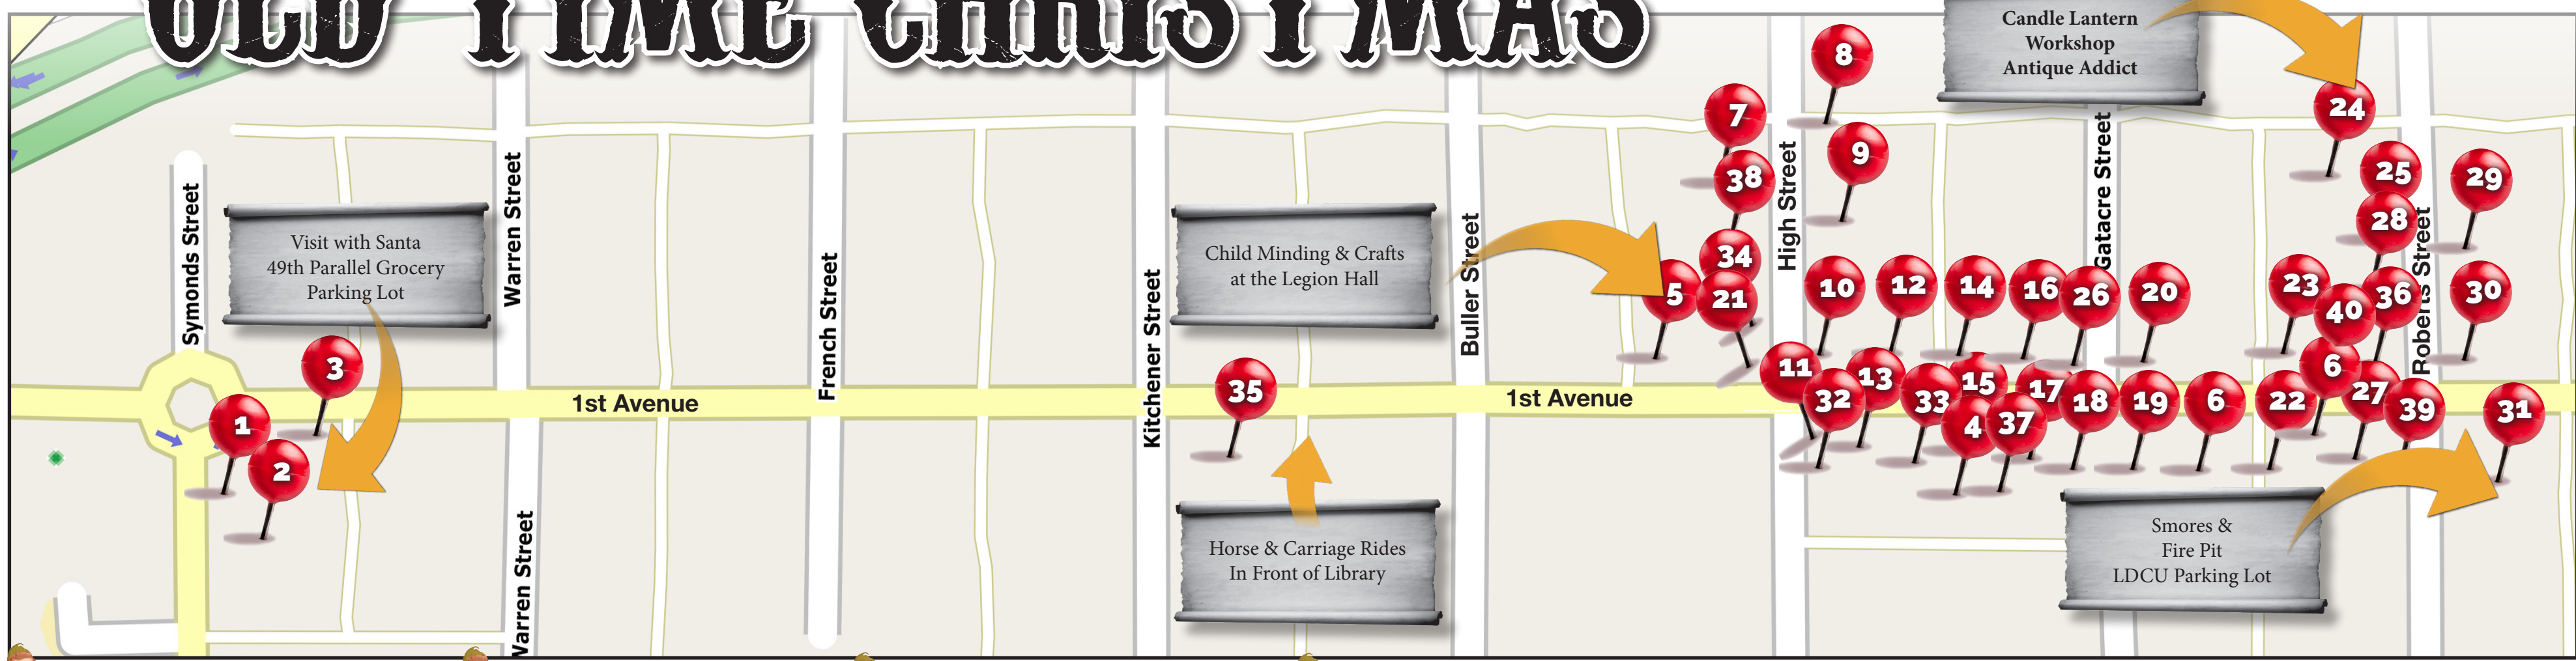

Ladysmith's 7th Annual

OLD TIME CHRISTMAS

Map of Participants
Find the Elf on the Shelf at the
businesses marked with

1. 49th Parallel Grocery & Cafe 2. John Surtees @ The 49th Cafe <i>Hot chocolate, Balloons</i> 3. Blooms @ the 49th <i>Mandarin Oranges, Candy Canes</i> 4. Wildflower Natural Health <i>Holiday Soiree, Snacks</i> 5. Ladysmith Royal Canadian Legion #171 <i>Child Minding & Crafts by Oceanview Community Church</i> 6. Canvas Plus	7. In the Bean Time <i>DIY Christmas ornament workshop, Drink Special</i> 8. Fox & Hounds Pub <i>Mulled Wine Special</i> 9. Skillz Martial Arts Ladysmith <i>Board Breaking</i> 10. Wild Poppy Bistro <i>Cupcake Decorating</i> 11. CIBC <i>Colouring & Popcorn</i> 12. Forget Me Not <i>Candy Cane / Toy Light</i>	13. Worldly Gourmet Kitchen Store <i>Turkish Delight, Hot Drink</i> 14. Salamander Books 15. Old Town Bakery <i>Christmas Cookie Decorating</i> 16. Ladysmith Health Food Store <i>Hot Apple Cider</i> 17. Wigwam Restaurant 18. Little Otters Den <i>Make Reindeer Pockets</i>	19. Left Coast Fashions 20. Pharmasave <i>Bake Sale</i> 21. Coral by the Sea 22. Bouma Meat Market <i>Place your Christmas Orders!</i> 23. Bayview Framing & Art <i>Crafts</i> 24. Antique Addict <i>Candle Lantern Workshop</i>	25. Roberts Street Pizza 26. Crossfit Ladysmith <i>Obstacle Course</i> 27. Uforik Computers <i>Mail Letters to Santa in Antique North Pole Mailbox</i> 28. Neck of the Woods General Store 29. Chamber of Commerce <i>Christmas Craft Workshop by the Boys & Girls Club, Hot apple cider</i> 30. Barnacle Barneys	31. Ladysmith & District Credit Union <i>Smores and Fire Pit</i> 32. Main Street Yarn 33. Pemberton Holmes <i>Hot Chocolate, Reindeer Craft</i> 34. Mr. Poppers Sweet Shoppe <i>Treat</i> 35. Black Door Decor <i>Hot Chocolate</i> 36. Nancy's Fashions 37. Purple Pigeon Treasures <i>Popcorn, Cookies, Apple Cider</i> 38. Red's Emporium <i>Make a Deal</i> 39. Royal Lepage 40. Top Drawer Boutique

Food Bank donations can be dropped off at the following locations:

49th Parallel Grocery, The Horse & Carriage Ride, Santa House, Crossfit Ladysmith, and Nancy's Fashions

A Special Thank You to all our volunteers and sponsors, Island Savings Team, and Ocean View Community Church.